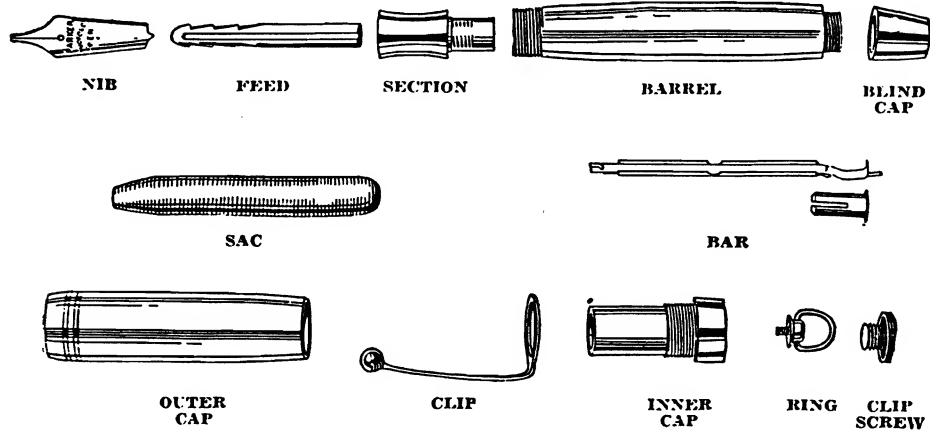

Tube Feed

Section

Barrel

Blind Cap

Filler Unit

Diaphragm

Filling Mechanism

Outer Cap

Clip

Ring Crown

Clip Screw

	\$10.00 Senior Maxima & Maxima Vacumatic	\$8.75 Major Vacumatic	\$7.50 Standard Slender Vacumatic	\$5.00 Junior Juniorette Vacumatic
Nib	4.50	3.50	3.50	2.00
Tube Feed30	.30	.30	.30
Section30	.30	.30	.20
Barrel	1.80	1.20	1.20	.80
Filler Unit Complete60	.60	.60	.60
Filling Mechanism50	.50	.50	.50
Diaphragm10	.10	.10	.10
Blind Cap Complete50	.50	.40	.20
Blind Cap Section30	.30	.20	.10
Blind Cap Band10	.10	.10	.10
Blind Cap Screw10	.10	.10	.10
Outer Cap	1.70	1.70	1.10	.70
Clip Screw10	.10	.10	.10
Clip60	.60	.60	.60
Ring Crown60	.60

PARKER BUTTON FILLER PEN PARTS

	\$7.00 Duofold Senior	\$5.00 Duofold Junior	\$5.00 Duofold Lady	\$5.00 Duofold Midget	\$3.50 DeLuxe Challenger	\$2.75 Parker Challenger
Nib -----	3.50	2.50	2.50	2.50	1.50	1.25
Feed -----	.15	.15	.15	.15	.15	.15
Section -----	.15	.15	.15	.15	.15	.15
Barrel -----	1.40	.90	.80	.80	.70	.50
Blind Cap -----	.10	.10	.10	.10	.10	.10
Bar -----	.10	.10	.10	.10	.10	.10
Sac -----	.10	.10	.10	.10	.10	.10
Outer Cap -----	1.40	.90	.80	.80	.70	.50
Inner Cap -----	.20	.20	.20	.20		
Clip Screw -----					.10	.10
Clip -----	.30	.30	.30	.30	.30	.30
Ring -----			.30	.30	.30	.30